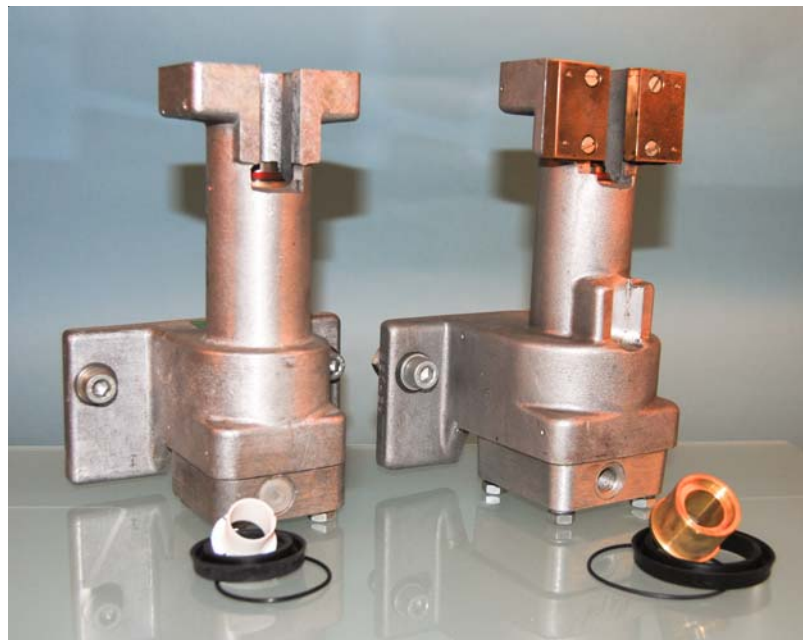

RD3HD- RD4- RD8- CT4- PD5

Pegagus- RD-DD- HS

If you want an alternative for all your wears & tears,
then we are your partner.

WWW.TEXTILE-PARTS.COM
WWW.TEXTILEPARTS.EU

- Colour pumps
- Hoses
- Squeegee blades
- Ball bearings
- Thermoplast knife
- Clamping hoses
- T scrapers
- Printing rods
- Level indicators
- Pneumatic coupling
- 3 Way valves
- Mechanical pump seals
- Pinion
- Rotor
- Diaphragm cylinder
- Gear wheel
- Main drive motor
- Dryer belt
- Screen head complete
- Glue rollers
- Support rollers
- Main drive roller
- Squeegee suspension
- Spring
- Bayonet rings
- Bearing bushes
- Worm & wormwheel
- Brakes
- Revision sets
- Sliding plates
- Minisemi controller
- Switch gear
- Gear boxes
- Printing blanket
- Eco cleaning balls
- and lots more

Parts suitable for Vald Henriksen jigger

- Gear wheels
- Friction plates
- Friction balls
- Sliding bushes
- Brass dogs
- Carbon bearings
- Couplings
- Mechanical seals

Permanent textile marking pen TEXPEN

Fine tip - 1.2mm stainless steel ball
 Strong aluminium body, 11.5cm long,
 1.9cm diameter
 Weight 41gr

Colours available	Part number
Black	70.0350.021
Yellow	70.0350.022
White	70.0350.024
Red	70.0350.025
Orange	70.0350.027

Permanent textile marking pen DALO

Standard tip - 2.4mm stainless steel ball
 Strong aluminium body, 14.5cm long,
 2.5cm diameter
 Weight 87gr

Colours available	Part number
Black	70.0350.001
Yellow	70.0350.002
Red	70.0350.003
White	70.0350.004
Orange	70.0350.007