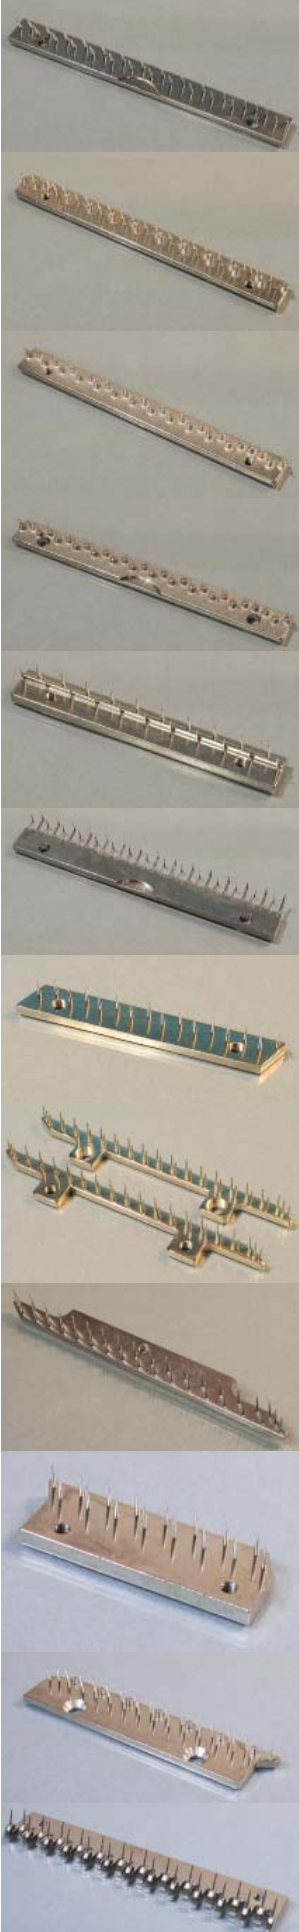

Printer spare parts
Druckmaschinen Ersatzteile
Printer onderdelen
Pièces d'impression

ELAD textile parts

European manufactured high quality spare parts

We supply a wide range of spare parts
suitable for machines like;

RD3HD- RD4- RD8- CT4- PD5

Pegagus- RD-DD- HS

If you want an alternative for all your wears & tears,
then we are your partner.

WWW.TEXTILE-PARTS.COM
WWW.TEXTILEPARTS.EU

- Colour pumps
- Hoses
- Squeegee blades
- Ball bearings
- Thermoplast knife
- Clamping hoses
- T scrapers
- Printing rods
- Level indicators
- Pneumatic coupling
- 3 Way valves
- Mechanical pump seals
- Pinion
- Rotor
- Diaphragm cylinder
- Gear wheel
- Main drive motor
- Dryer belt
- Screen head complete
- Glue rollers
- Support rollers
- Main drive roller
- Squeegee suspension
- Spring
- Bayonet rings
- Bearing bushes
- Worm & wormwheel
- Brakes
- Revision sets
- Sliding plates
- Minisemi controller
- Switch gear
- Gear boxes
- Printing blanket
- Eco cleaning balls
- and lots more

Parts suitable for Vald Henriksen jigger

- Gear wheels
- Friction plates
- Friction balls
- Sliding bushes
- Brass dogs
- Carbon bearings
- Couplings
- Mechanical seals

Permanent textile marking pen TEXPEN

Fine tip - 1.2mm stainless steel ball
 Strong aluminium body, 11.5cm long,
 1.9cm diameter
 Weight 41gr

Colours available	Part number
Black	70.0350.021
Yellow	70.0350.022
White	70.0350.024
Red	70.0350.025
Orange	70.0350.027