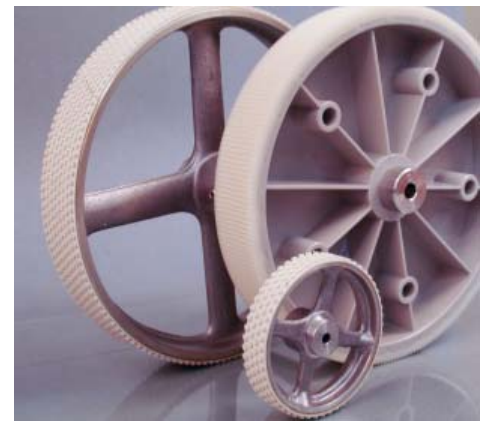

RD3HD- RD4- RD8- CT4- PD5

Pegagus- RD-DD- HS

If you want an alternative for all your wears & tears,
then we are your partner.

WWW.TEXTILE-PARTS.COM
WWW.TEXTILEPARTS.EU

- Colour pumps
- Hoses
- Squeegee blades
- Ball bearings
- Thermoplast knife
- Clamping hoses
- T scrapers
- Printing rods
- Level indicators
- Pneumatic coupling
- 3 Way valves
- Mechanical pump seals
- Pinion
- Rotor
- Diaphragm cylinder
- Gear wheel
- Main drive motor
- Dryer belt
- Screen head complete
- Glue rollers
- Support rollers
- Main drive roller
- Squeegee suspension
- Spring
- Bayonet rings
- Bearing bushes
- Worm & wormwheel
- Brakes
- Revision sets
- Sliding plates
- Minisemi controller
- Switch gear
- Gear boxes
- Printing blanket
- Eco cleaning balls
- and lots more

Parts suitable for Vald Henriksen jigger

- Gear wheels
- Friction plates
- Friction balls
- Sliding bushes
- Brass dogs
- Carbon bearings
- Couplings
- Mechanical seals

Permanent textile marking pen TEXPEN

Fine tip - 1.2mm stainless steel ball
 Strong aluminium body, 11.5cm long,
 1.9cm diameter
 Weight 41gr

Colours available	Part number
Black	70.0350.021
Yellow	70.0350.022
White	70.0350.024
Red	70.0350.025
Orange	70.0350.027

Permanent textile marking pen DALO

Standard tip - 2.4mm stainless steel ball
 Strong aluminium body, 14.5cm long,
 2.5cm diameter
 Weight 87gr

Colours available	Part number
Black	70.0350.001
Yellow	70.0350.002
Red	70.0350.003
White	70.0350.004
Orange	70.0350.007